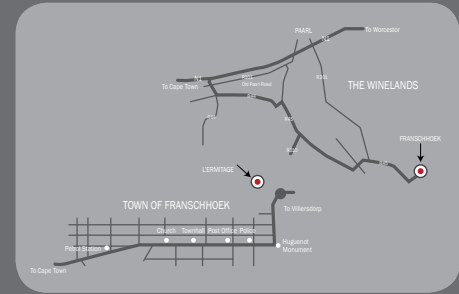

L'ERMITAGE
FRANSCHHOEK CHATEAU & VILLAS
★ ★ ★ ★
OUR SANCTUARY FOR YOUR SOUL

Franschhoek

SITUATED IN THE HEART OF THE FRANSCHHOEK WINELANDS ON THE FRANSCHHOEK WINE AND OLIVE ESTATE, THE EXCLUSIVE 4 STAR L'ERMITAGE FRANSCHHOEK CHATEAU & VILLAS OFFERS SANCTUARY FOR THE SOUL. WITH ITS BREATHTAKING VIEW OF THE SURROUNDING MOUNTAINS, QUIANT COBBLED STREETS, VIBRANT PIAZZA AND INDIGENOUS FYNBOS, YOU WILL EXPERIENCE A UNIQUE AND UNFORGETTABLE TASTE OF THE FRANSCHHOEK COUNTRY LIFESTYLE.

RESTAURANT

Enjoy breakfast on the patio overlooking the lake, lunch on the garden veranda, or dinner in the tranquil and elegant restaurant.

DISTANCE BY CAR

- 59 min to Cape Town International Airport
- 55 min to V&A Waterfront
- 35 min to Stellenbosch
- 25 min to Paarl