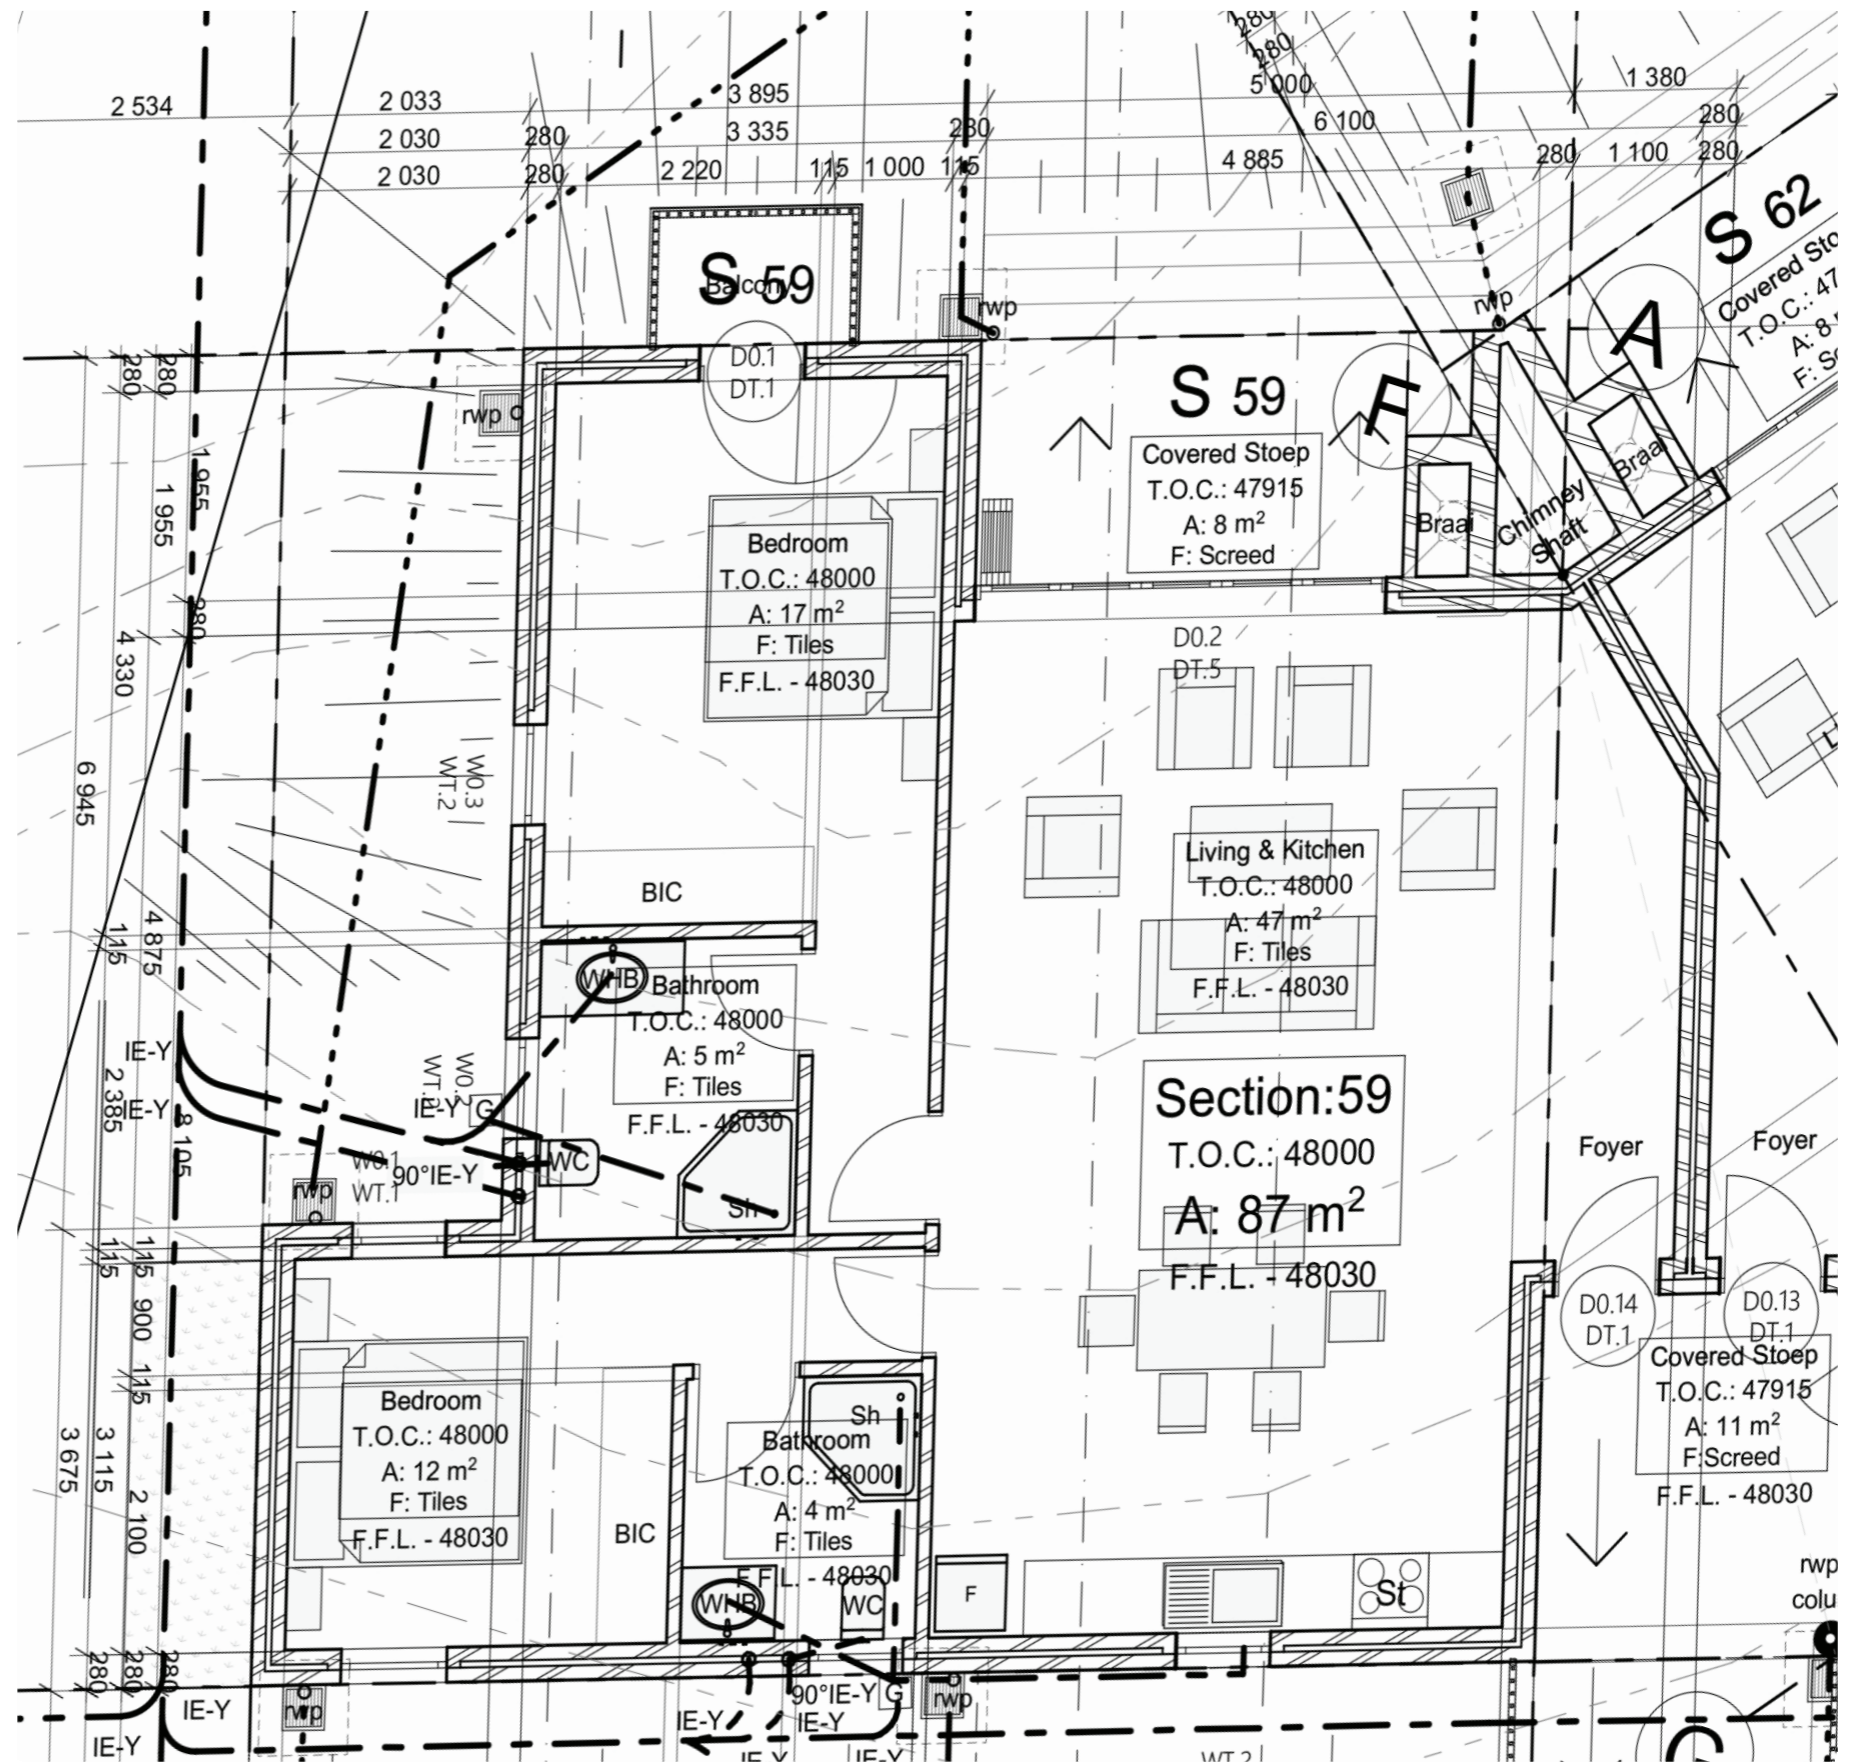

UNIT 59

Size: **105m²**
2 Bedrooms
2 Bathrooms

Large Lounge
Open Plan Kitchen
Balcony with Barbeque

SITE DEVELOPMENT PLAN
Lower Ground Floor

Lower Ground Floor