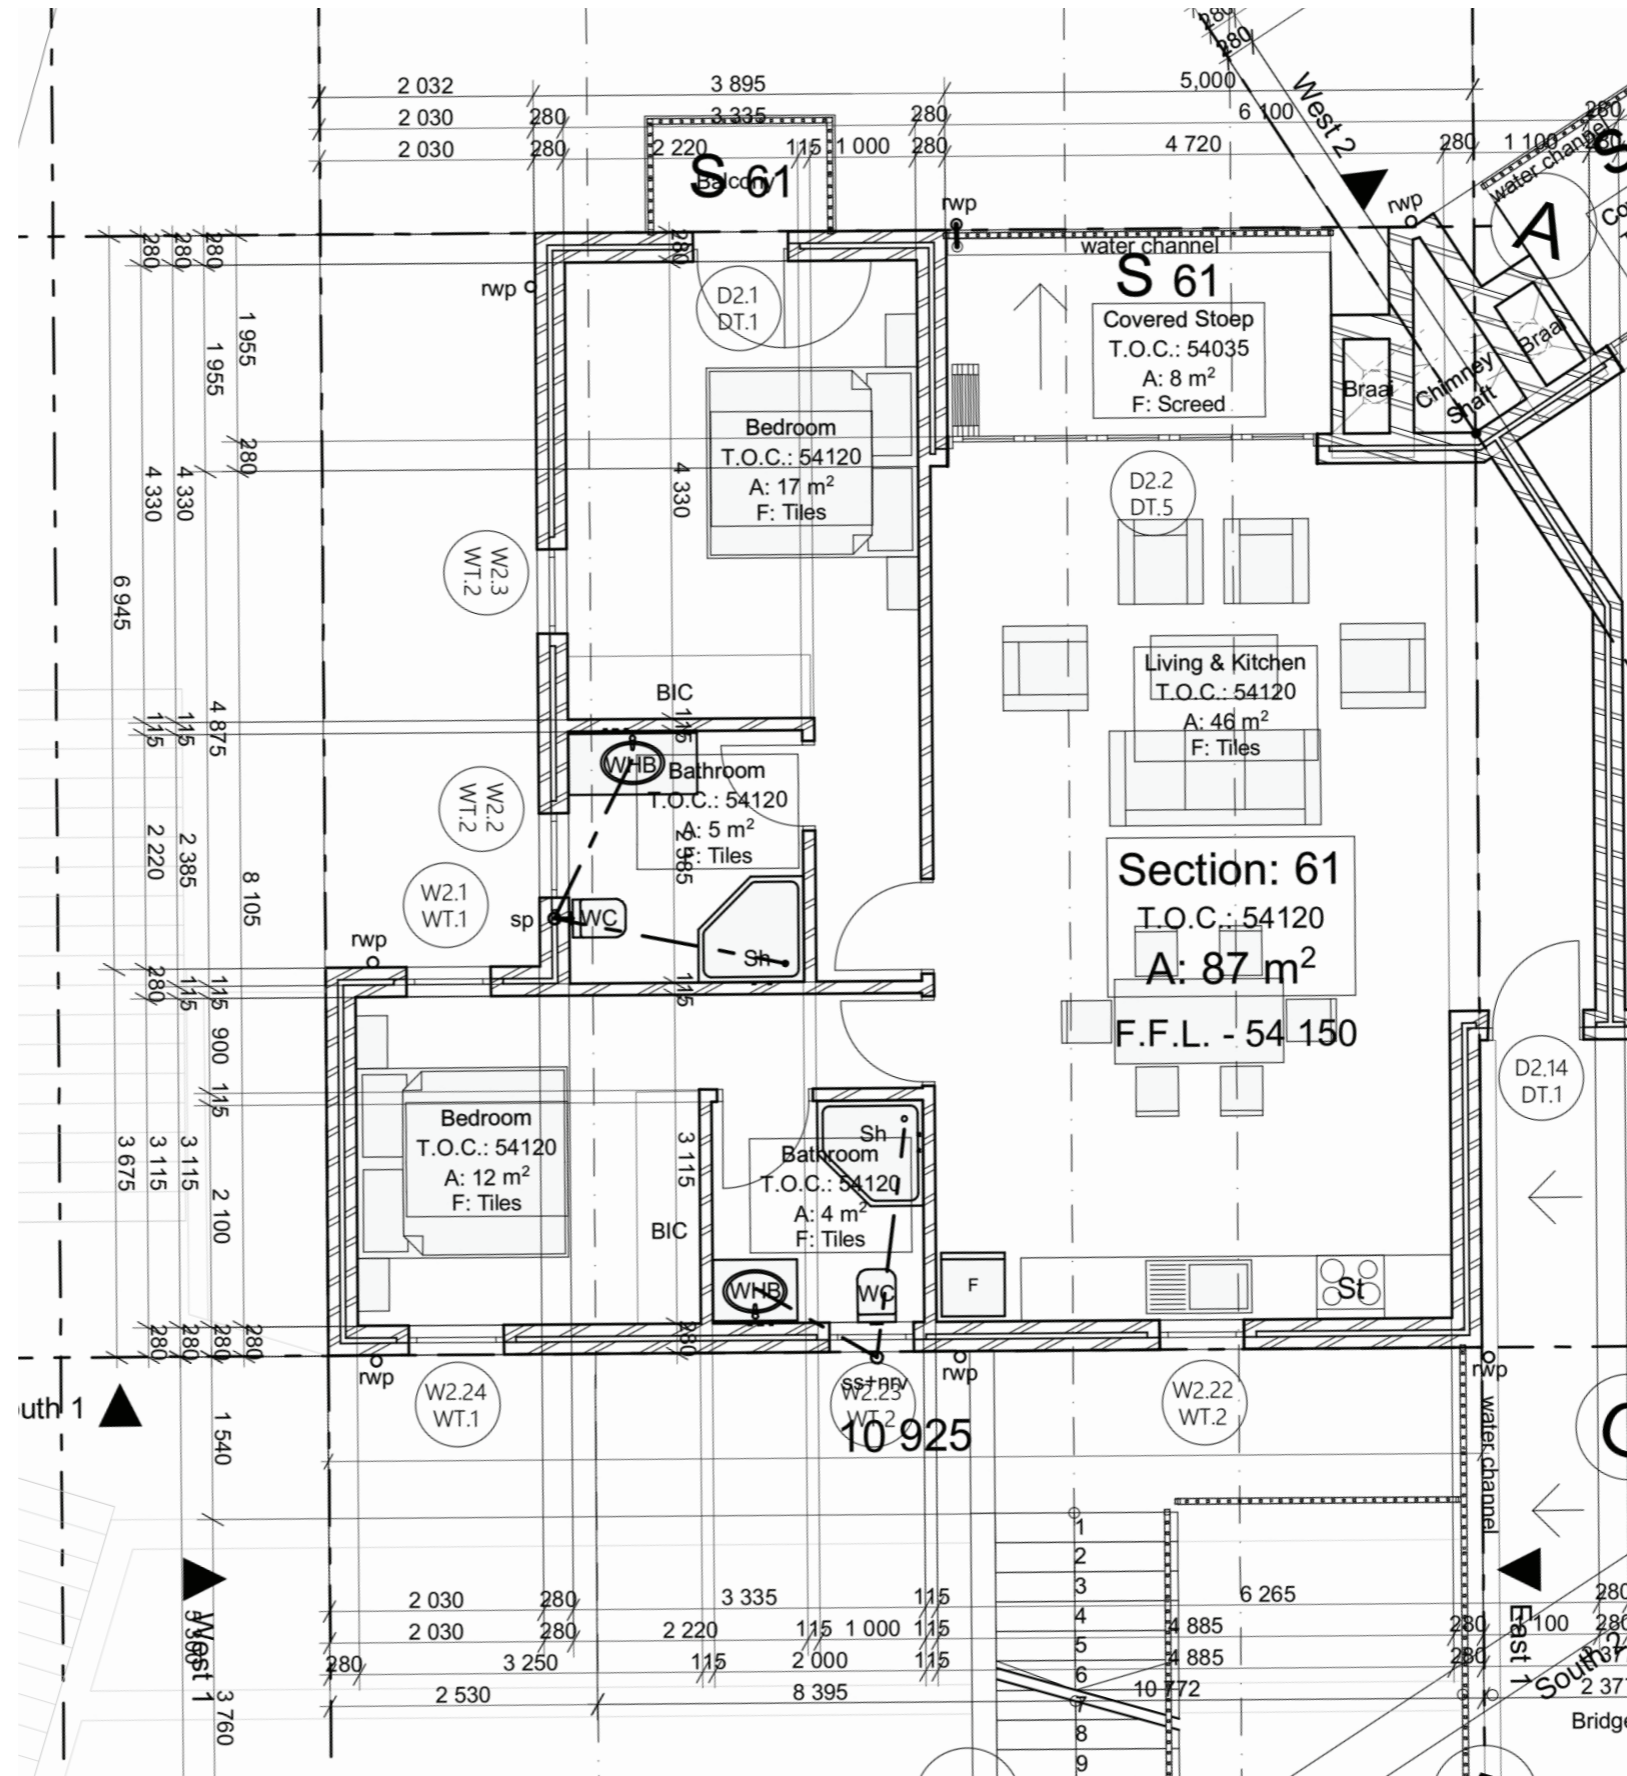

L'ERMITAGE

FRANSCHHOEK CHATEAU & VILLAS

UNIT 61

Size: **105m²**
 2 Bedrooms
 2 En- Suite Bathrooms

Large Lounge
 Open Plan Kitchen
 Balcony with Barbeque

SITE DEVELOPMENT PLAN Second Floor

Second Floor