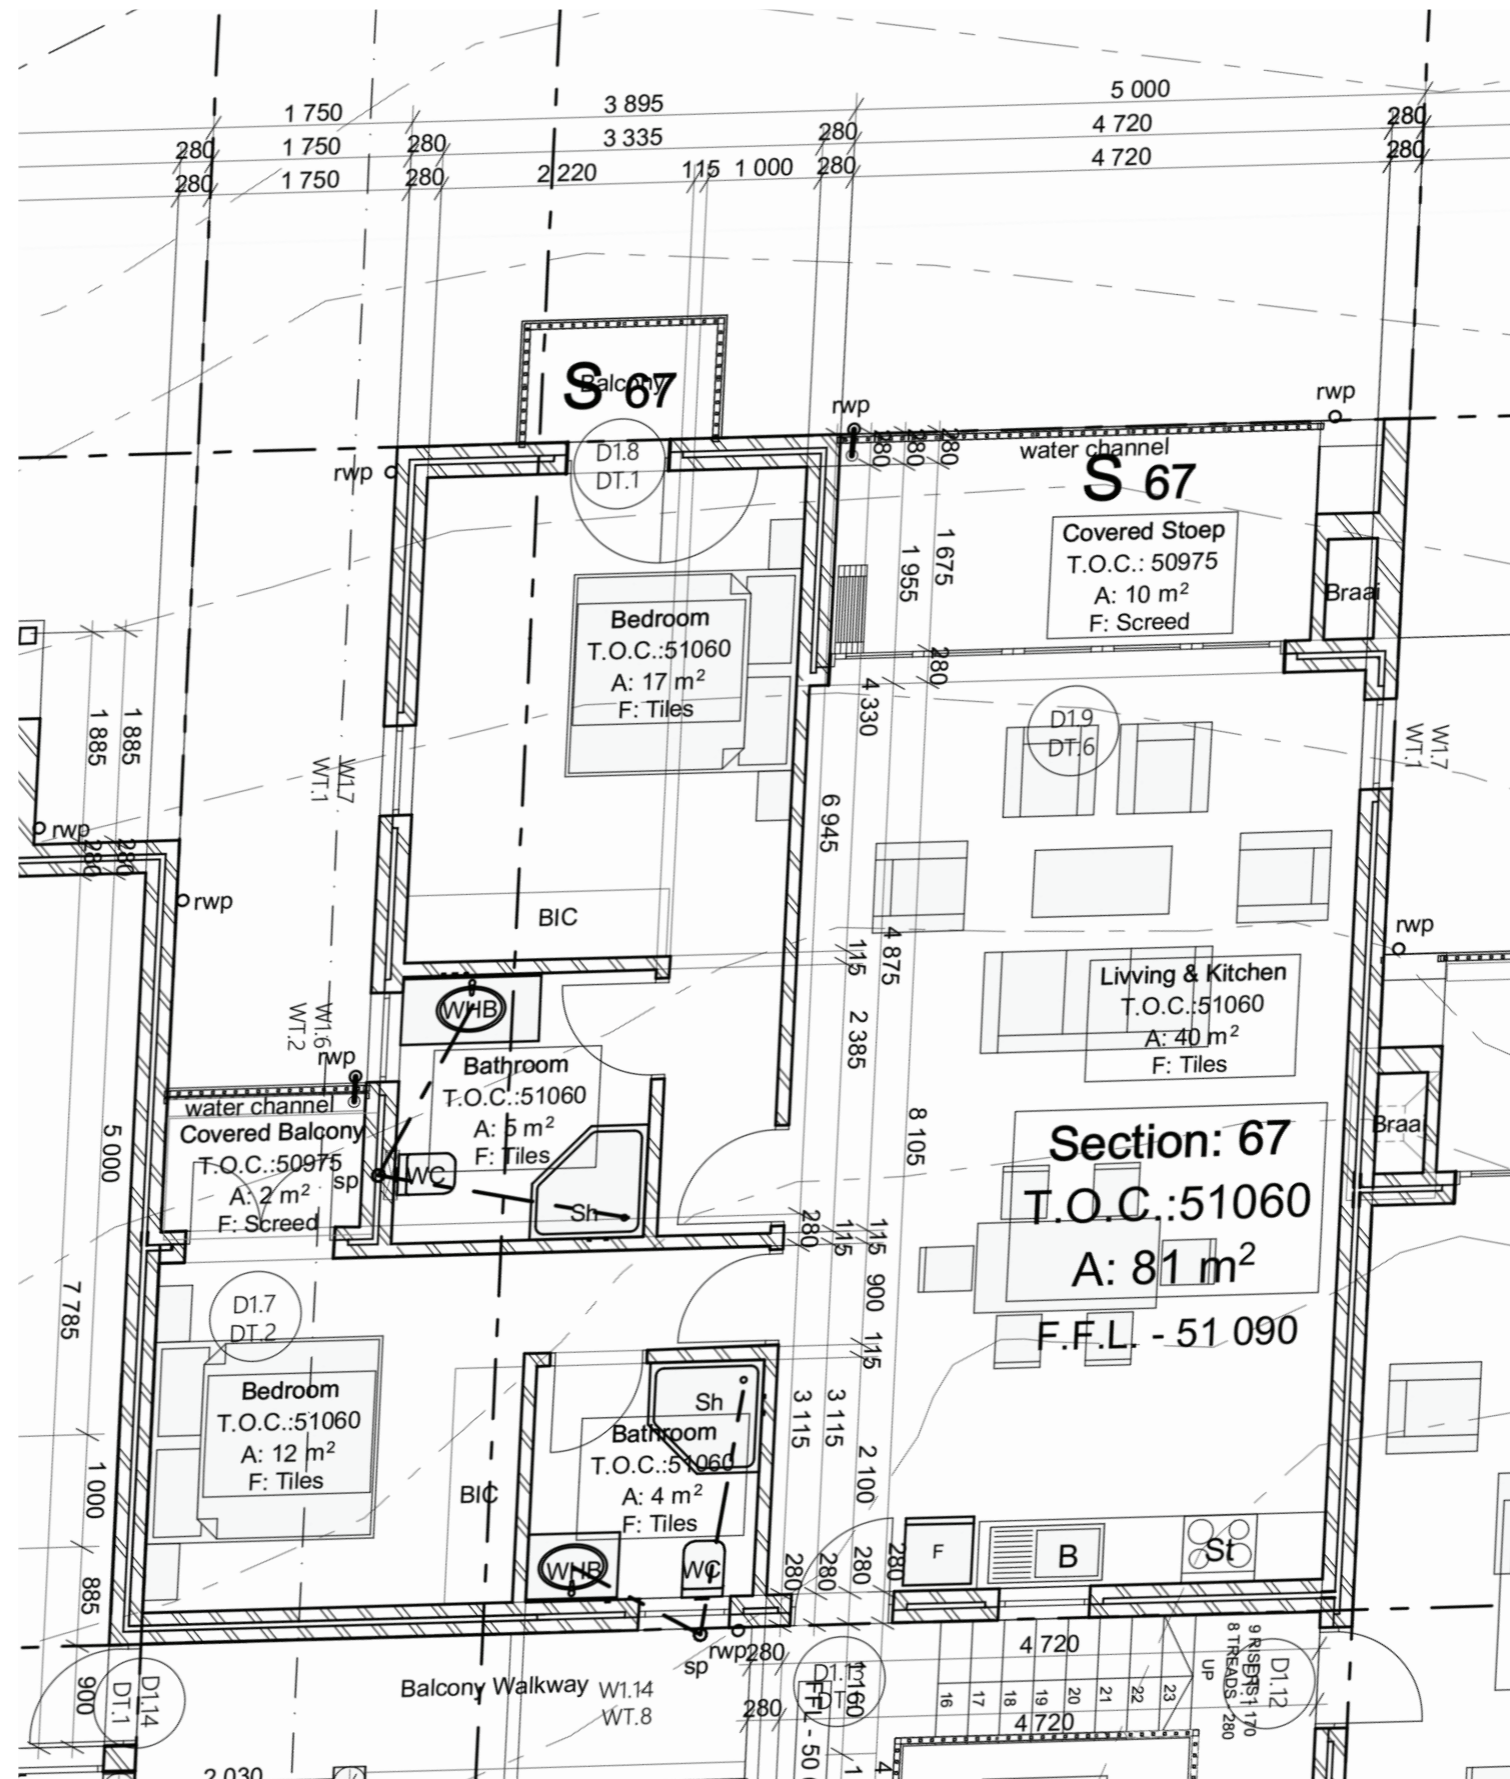

UNIT 67

Size: **102m²**
 2 Bedrooms
 2 En-suite Bathrooms

Large Lounge
 Open Plan Kitchen
 Balcony with Barbeque

SITE DEVELOPMENT PLAN

Middle Ground & First Floor

Middle Ground & First Floor