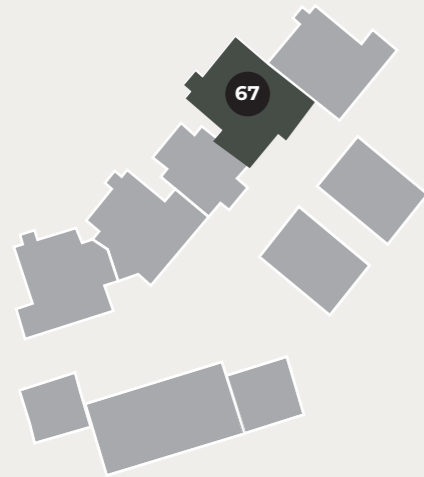

UNIT 67

Size: **102m²**
 2 Bedrooms
 2 En-suite Bathrooms

Large Lounge
 Open Plan Kitchen
 Balcony with Barbeque

SITE DEVELOPMENT PLAN

Middle Ground & First Floor

Middle Ground & First Floor